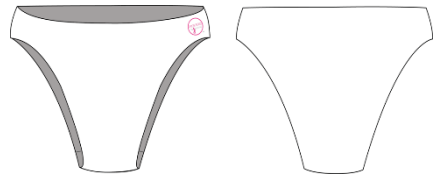

# CRISSCROSS Panties

## WOMENS Fit Guide

*Feel Confident, Look Beautiful!*

PANTIES		
HIPSTER BRIEFS	SIZE	WAIST
	S/M	22" – 28"
	M/L	29" – 34"
	L/XL	31" – 38"
SEAMLESS THONGS		HIPS
	S/L	32" – 38"
	M/L	34" – 40"
	L/XL	38" – 44"