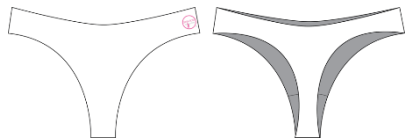

# CRISSCROSS Panties

## WOMENS Fit Guide

*Feel Confident, Look Beautiful!*

PANTIES		
HIPSTER BRIEFS	SIZE	WAIST
	S/M	22" – 28"
	M/L	29" – 34"
	L/XL	31" – 38"
SEAMLESS THONGS		HIPS
	S/L	32" – 38"
	M/L	34" – 40"
	L/XL	38" – 44"